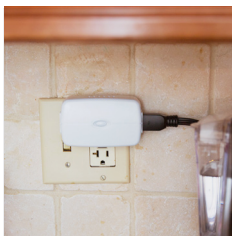

## Yale Push Button Z-Wave Deadbolt Marine Grade

M-YRD216-ZD

Satin Nickel

Oil Rubbed Bronze

## Leviton Dimmer

DZ6HD-1BZ

GE/Jasco 3-Way Add-on  
Toggle Switch      JAS12728

GE/Jasco Toggle  
Switch      JAS14292

LIGHTING AND APPLIANCES

GE/Jasco Plug-in Appliance  
Control      JAS45703

LIGHTING AND APPLIANCES