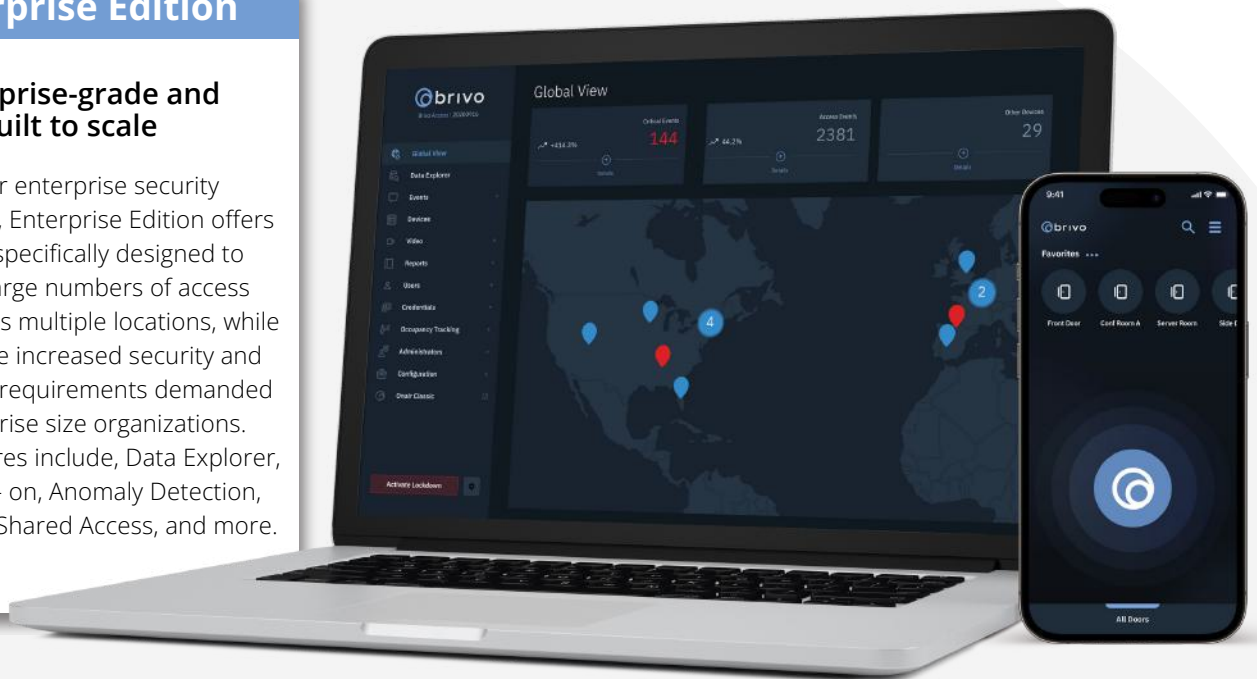

Brivo Access Enterprise

Cloud-based access control built for large organizations

WITH ROBUST DATA, STREAMLINED WORKFLOWS,
AND POWERFUL SECURITY, YOU CAN PROTECT
YOUR PEOPLE, PROPERTY AND REPUTATION

Enterprise Edition

Enterprise-grade and built to scale

Built for enterprise security applications, Enterprise Edition offers features specifically designed to manage large numbers of access points, across multiple locations, while meeting the increased security and compliance requirements demanded by enterprise size organizations. Added features include, Data Explorer, Single sign- on, Anomaly Detection, Global View, Shared Access, and more.

Brivo Access Enterprise Edition is a solution that delivers a smarter and more powerful way to manage multiple access points across your organization.

Brivo secures
your facility and
grows with your
business to support
any size, security
need and data
requirement