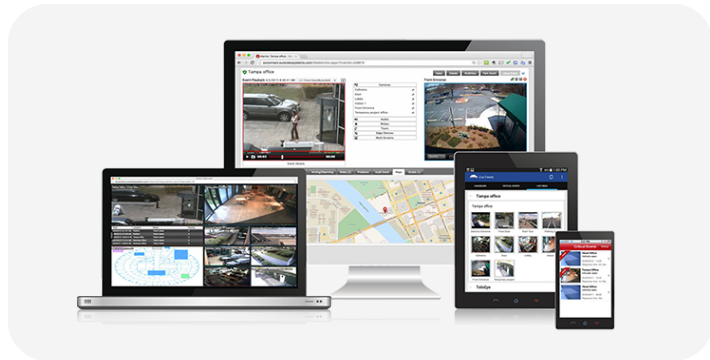

Brivo & Immix Integration

Access control made easy with Immix and Brivo's integrated alarm management solution

Brivo & Immix allow you to monitor and manage multiple technologies from one single platform

BENEFITS

- Respond to intelligent alarms and incidents easily
- Migrate your Mercury system to the cloud
- Future-Proof your access control
- No need to rip and replace existing hardware
- Simplified control and management of occupant and visitor entry
- Augment security with cloud-based access control integrated with video surveillance

The Brivo Access & Immix Integration Delivers:

- ⊕ A single pane of glass for operators and monitoring centers to manage multiple technologies
- ⊕ Reduced false alarms caused by human error
- ⊕ Easy device onboarding with the click of a mouse

HOW IT WORKS

- 1 View integrated video access events from Brivo Access in the Immix platform
- 2 Manage access control directly within the Immix platform including unlocking doors
- 3 Get video verification of door forced, door held, access denied or other alarm states and respond quickly