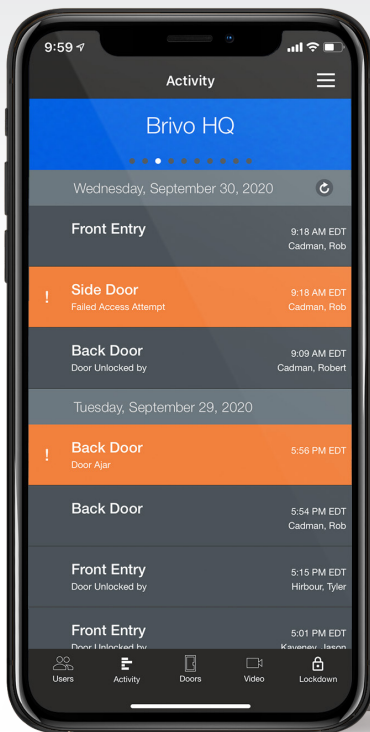

ALL THE SECURITY FEATURES YOU NEED IN ONE PLATFORM