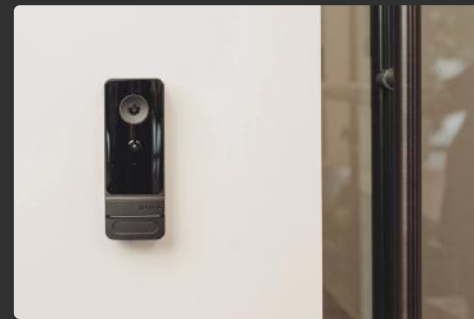

Brivo Door Station

Brivo Door Station—a testament to sleek architectural design seamlessly integrated with cutting-edge security technology.

Crafted with meticulous attention to detail, this sophisticated device embodies elegance and functionality, elevating the aesthetic appeal of any building entrance.

Its sleek lines and modern finishes effortlessly complement contemporary architectural styles, while its advanced features ensure unparalleled security and access control. Embrace innovation and sophistication with the Brivo Door Station.

Dimensions

Unit: 7.1 x 2.6 x 1.6 in | 179 x 66 x 39 mm
Unit w/Shield: 7.4 x 3.0 x 2.3 in | 188 x 75 x 54 mm