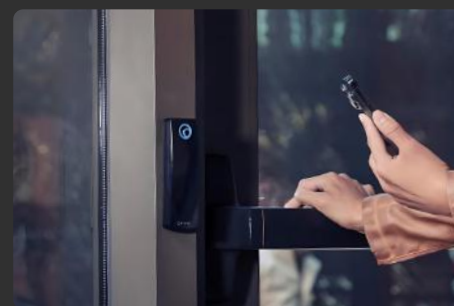

Brivo Smart Readers

Enhance the aesthetic appeal and security of any space.

Brivo Smart Readers effortlessly integrate into any architectural aesthetic, enhancing the visual appeal of your space while providing unparalleled access control.

Elevate your architectural vision with Brivo Smart Readers, where design meets security in perfect harmony.

Single Gang