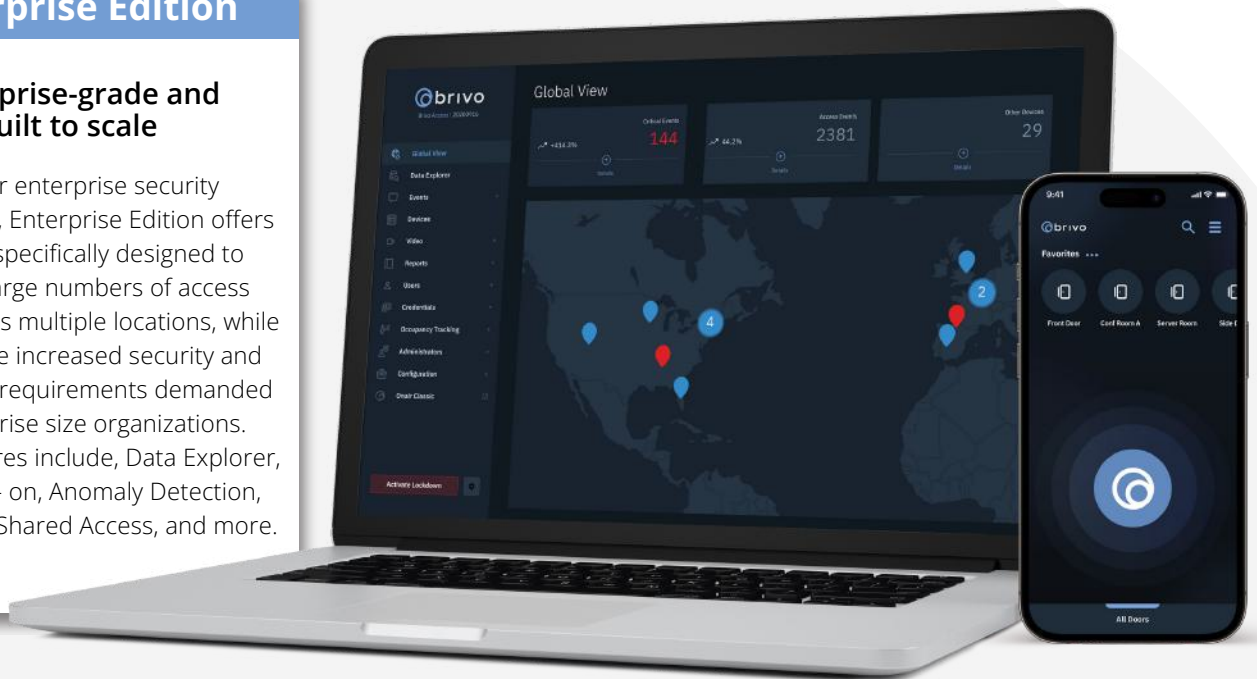

Brivo Access Enterprise

Cloud-based access control built for large organizations

WITH ROBUST DATA, STREAMLINED WORKFLOWS,
AND POWERFUL SECURITY, YOU CAN PROTECT
YOUR PEOPLE, PROPERTY AND REPUTATION

Enterprise Edition

Enterprise-grade and built to scale

Built for enterprise security applications, Enterprise Edition offers features specifically designed to manage large numbers of access points, across multiple locations, while meeting the increased security and compliance requirements demanded by enterprise size organizations. Added features include, Data Explorer, Single sign- on, Anomaly Detection, Global View, Shared Access, and more.

Brivo Access Enterprise Edition is a solution that delivers a smarter and more powerful way to manage multiple access points across your organization.

Brivo secures
your facility and
grows with your
business to support
any size, security
need and data
requirement