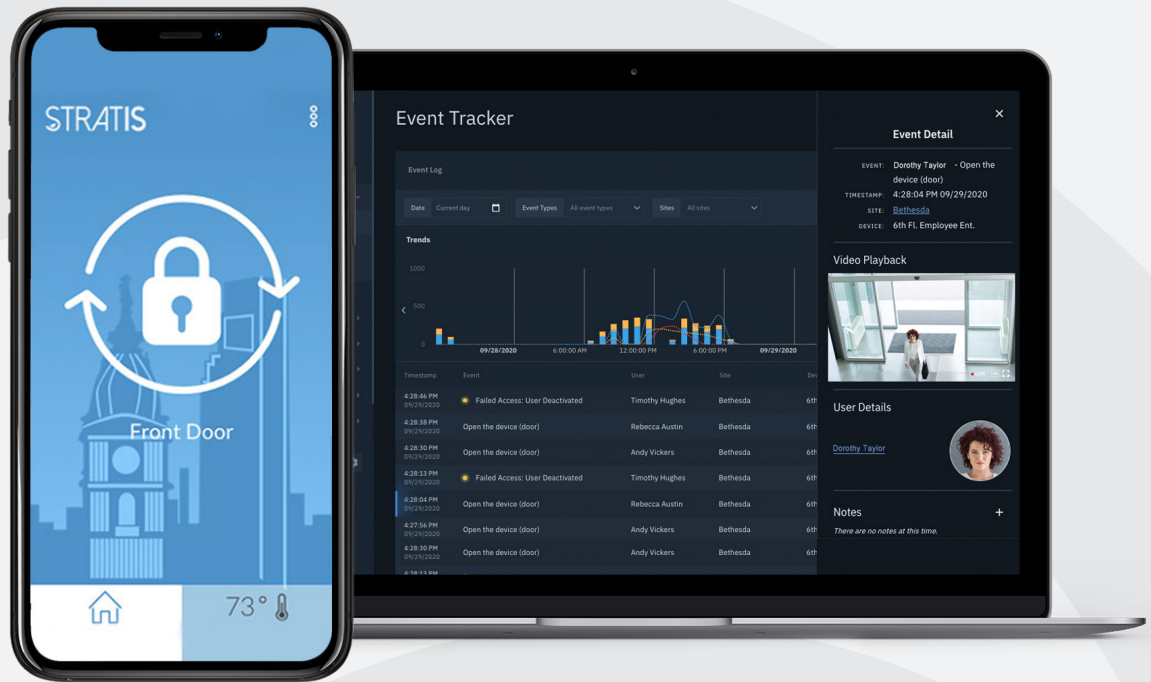

# BENEFITS OF INTEGRATING BRIVO ACCESS AND STRATIS

Give your residents a modern physical security experience where one app takes them from 'gate to unit.'

### Control access to doors from one system

Manage access to units, common areas, vehicle entry and parcel storage from one system instead of coordinating between disparate systems.

### Take your credentials mobile

Use secure mobile or physical credentials to control who enters exterior doors.

## MANAGE BUILDING ENTRY POINTS AND DELIVER BETTER PHYSICAL SECURITY

- **Ensure residents** have appropriate common area door access with automatic user updates sent from STRATIS to Brivo Access
- **View video** of common area door events in Brivo Access
- **Allow residents** to access all doors with one mobile app on their smartphone and enjoy full smart-home automation inside their apartment with the STRATIS app